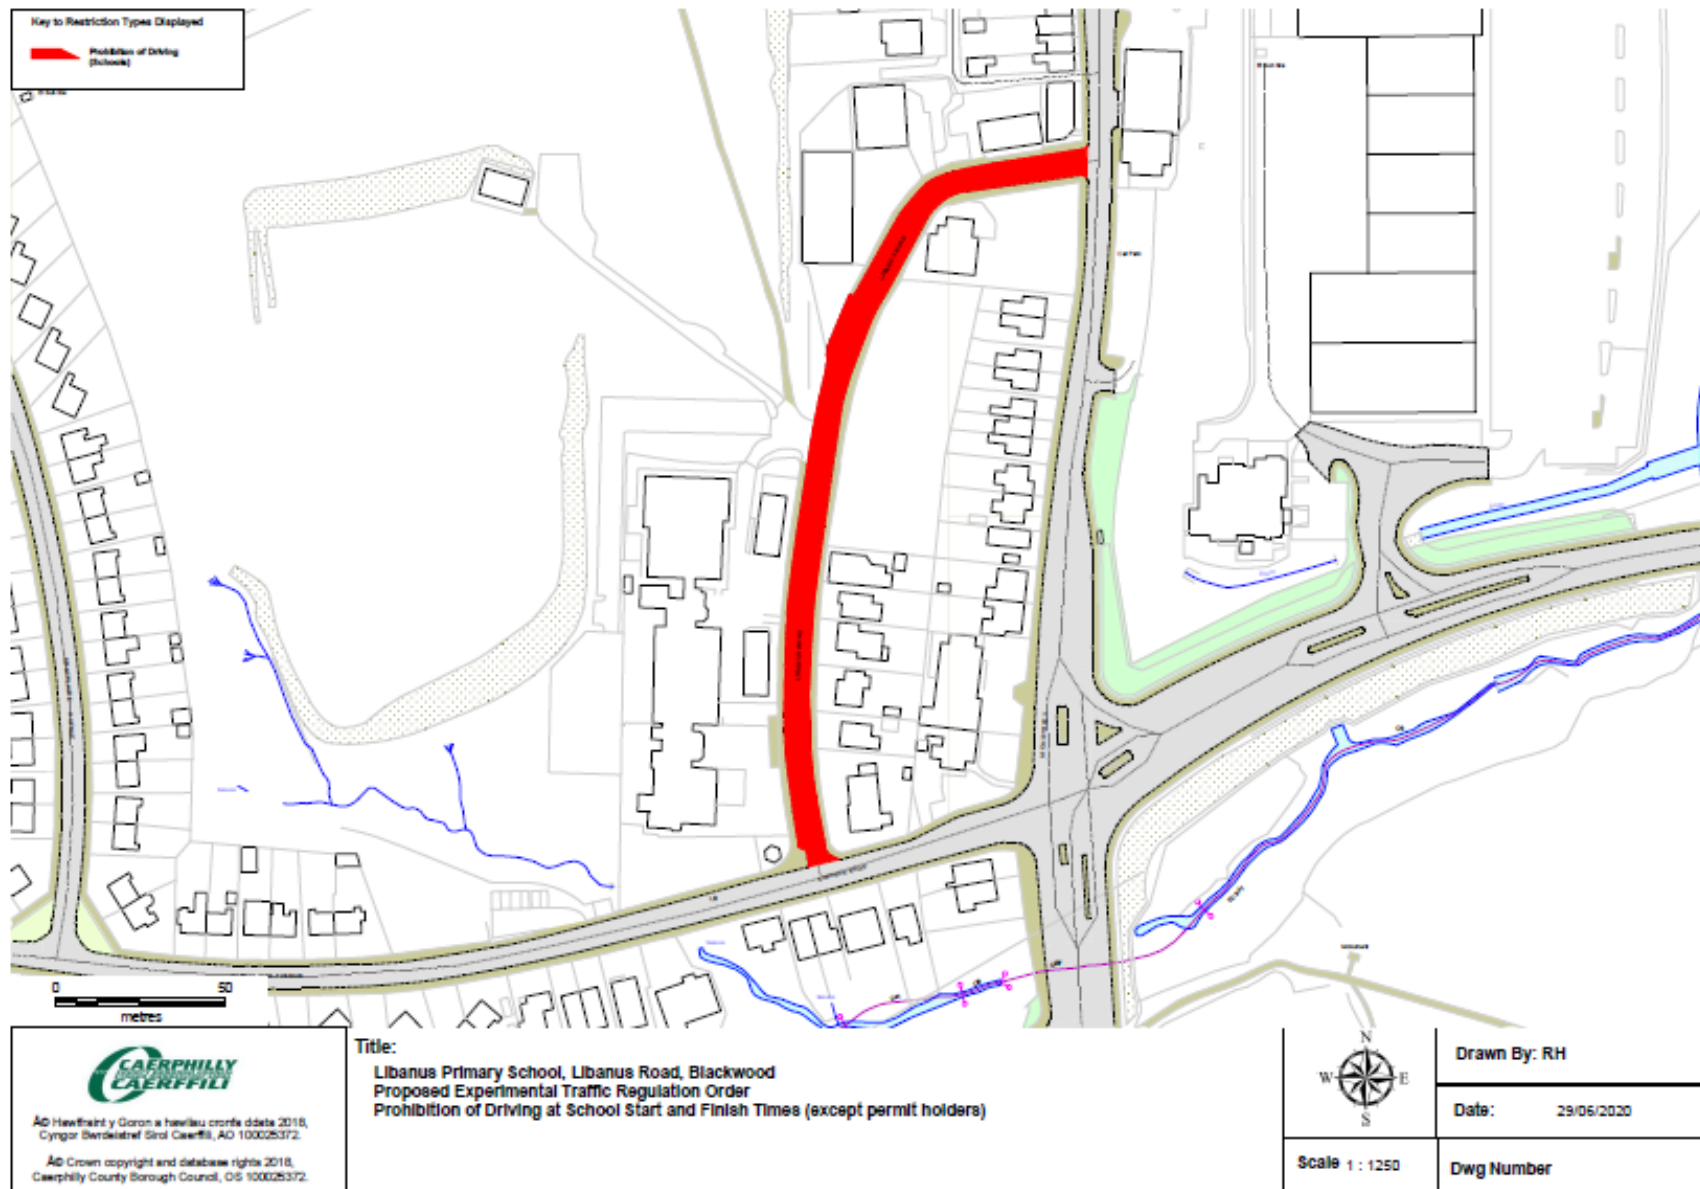

APPENDIX 1 – PEDESTRIAN AND CYCLE ZONE SCHEME LOCATIONS

CAERPHILLY
CAERFFILIO

Ad Hawflaent y Goron a hawliau cronfa ddada 2018,
Cyngor Bwrdeistref Sirol Caerffili, AD 100025372.

Ad Crown copyright and database rights 2018,
Caerphilly County Borough Council, OS 100025372.

Title:
 Risca Primary School, Graig View and Weeley Place, Risca
 Proposed Experimental Traffic Regulation Orders
 Prohibition of Driving at School Start and Finish Times (except permit holders)
 and One-Way Traffic at All Times

Title:
 Southern Street and East View, Caerphilly
 Proposed Experimental Traffic Regulation Orders 2020
 Prohibition of Driving at School Start and Finish Times (except permit holders) and
 One-Way Traffic at All Times

Scale 1 : 1250

Drawn By: RH
Date: 07/07/2020
Dwg Number